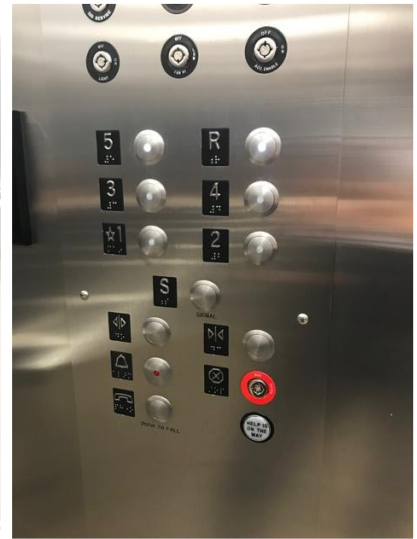

## How to Get to the ENR2 Rooftop and N604

The ENR2 6th floor/roof can be accessed via **elevator 2** or **the stairways** during your event. The elevators are located at the northwest corner of the building, west of the restrooms in the courtyard on the first floor. The stairs are located on both the east and west sides of the building. The roof can also be accessed via **the center staircase in the 5<sup>th</sup> floor north lobby**, the main entrance for the Arizona Institutes for Resilience.

Using **elevator 2** to get to the sixth floor:

1. The right-side elevator car is the **only** car that goes to the roof. Using the call button on the inside of the elevator frame, you can call that car specifically (see images 1-3).
2. Once inside the elevator, press the "R" button for the roof. This will take you to the 6<sup>th</sup> floor, and exit onto the roof patio area. *\*Note: This feature is locked outside of an event's scheduled hours.*

The next page will take you on a photo journey to the roof via the elevator.

There is one accessible, all-gender restroom located on the east side of the roof. There is a women's restroom in the northeast corner of the 5<sup>th</sup> floor, and a men's in the southeast corner.

## A Photo Journey to the ENR2 Roof

1. Only the right-hand car.

2. Press the **inside** call button.

3. Press the "R" button for roof.

4. Elevator opens to roof.