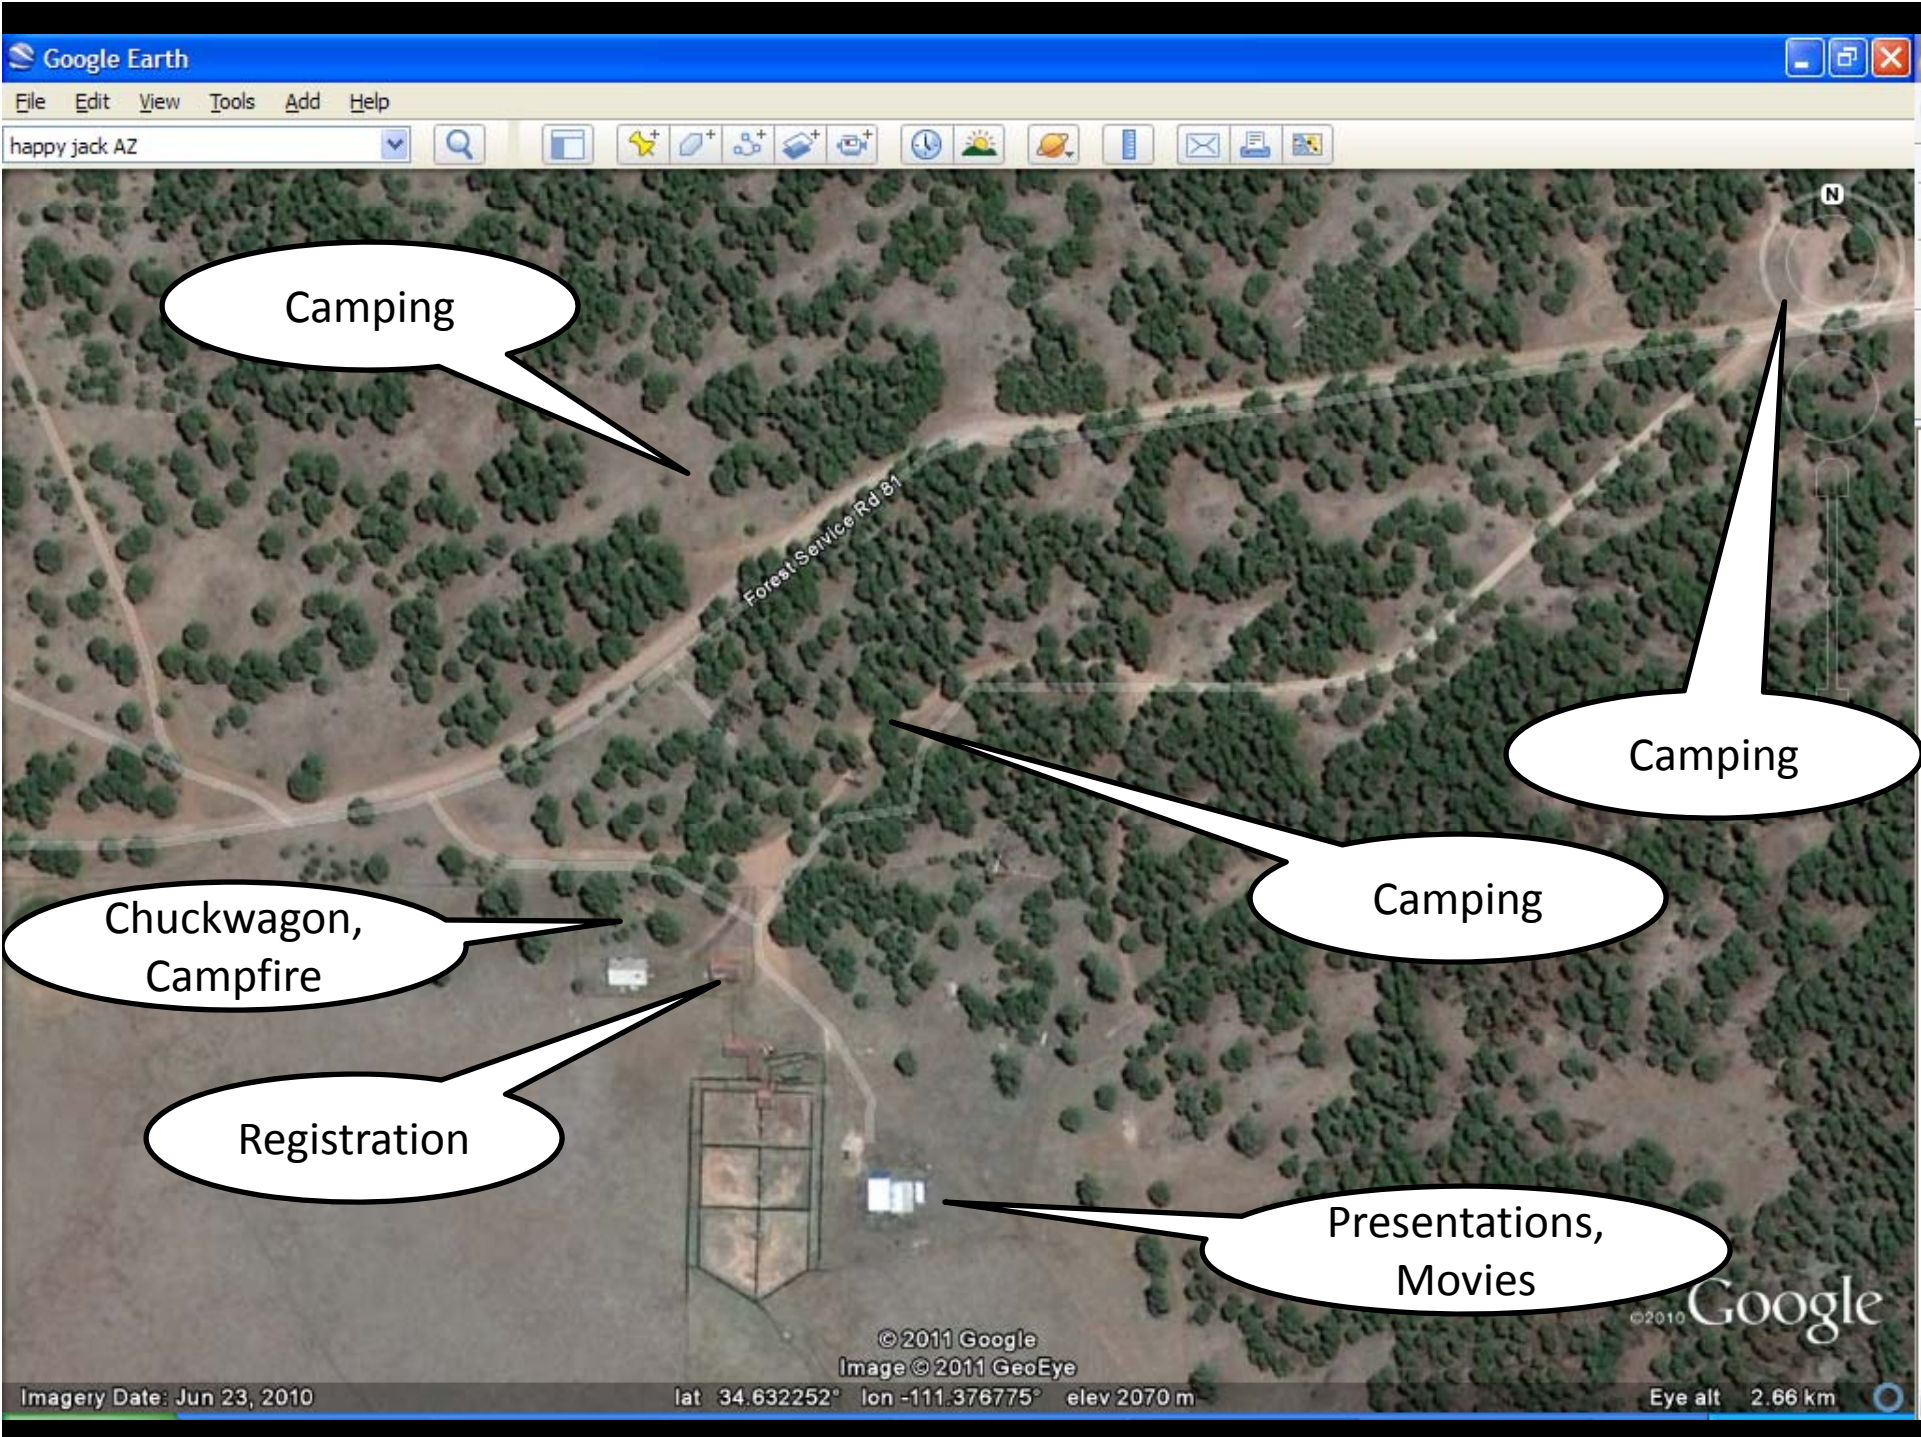

Turnoff at FS 81  
From Lake Mary Rd  
To V Bar V HQ

V Bar V HQ 

Numerous camping sites, tent and RV, are available in the vicinity of the V Bar V HQ, off FS 81 and other FS roads which connect to FS 81.

Camping

Camping

Camping

Chuckwagon,  
Campfire

Registration

Presentations,  
Movies

Forest Service Rd 81