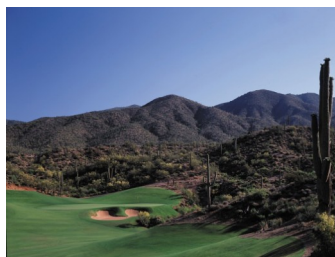

WELCOME TO DESERT MOUNTAIN

Desert Mountain is recognized as one of the world's finest private golf communities. Located in the elevated foothills of North Scottsdale, Arizona, Desert Mountain spans more than 8,000 acres of lush high Sonoran Desert. The Desert Mountain Club has six Jack Nicklaus Signature golf courses, six distinctive clubhouses, and spectacular tennis, swim, fitness and spa facilities.

The Desert Mountain Club is the only private club in the country that offers six Jack Nicklaus Signature courses. The six 18-hole golf courses provide a wide and varied range of golf experiences for Desert Mountain property owners who are members of The Desert Mountain Club.