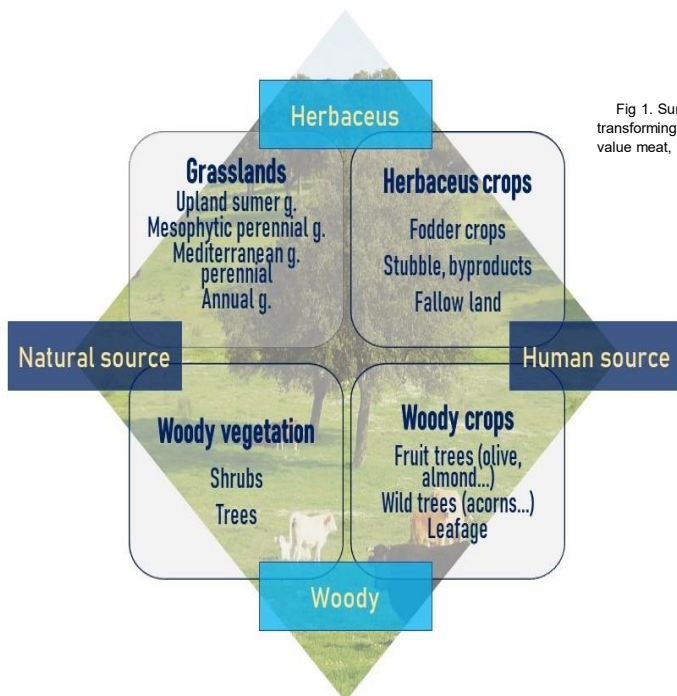

## Main rangeland systems in Spain, for different traditional kinds of Pastoralism in Spain

Taken from: Accounting 4 Pastoralists in Spain:

([chrome-extension://efaidnbmnnnibpcajpcglclefindmkaj/https://www.pastoralpeoples.org/wp-content/uploads/2023/03/Accounting4pastoralists-ES.pdf](https://www.pastoralpeoples.org/wp-content/uploads/2023/03/Accounting4pastoralists-ES.pdf))

### *Present and traditional principal Pastoral Systems in Spain*

- 1- Traditional rotational pastoralism
- 2- Atlantic mountain pastoralism
- 3- Sheep pastoralism on cereal plains
- 4- Oak agro-silvo-pastoral system
- 5- Mediterranean mountain pastoralism

Fig 1. Summary of all what in Spain can be used as pasture, mostly by local breed, who are transforming unusable land and vegetation for any other purpose, transforming it into high value meat, dairy products and wool