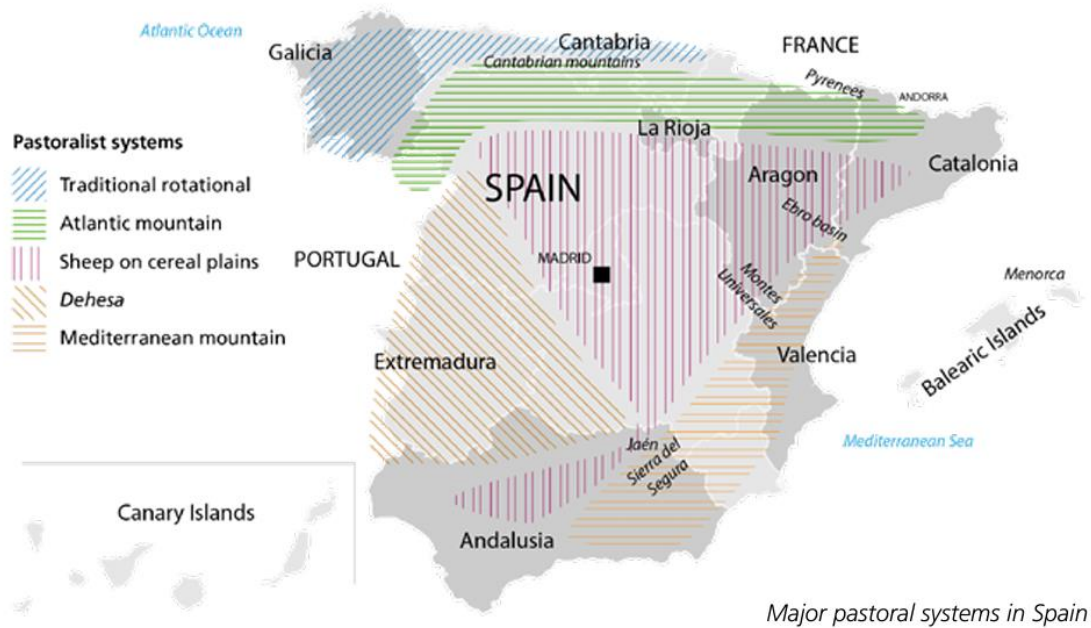

### *Present and traditional principal Pastoral Systems in Spain*

- 1- Traditional rotational pastoralism
- 2- Atlantic mountain pastoralism
- 3- Sheep pastoralism on cereal plains
- 4- Oak agro-silvo-pastoral system
- 5- Mediterranean mountain pastoralism