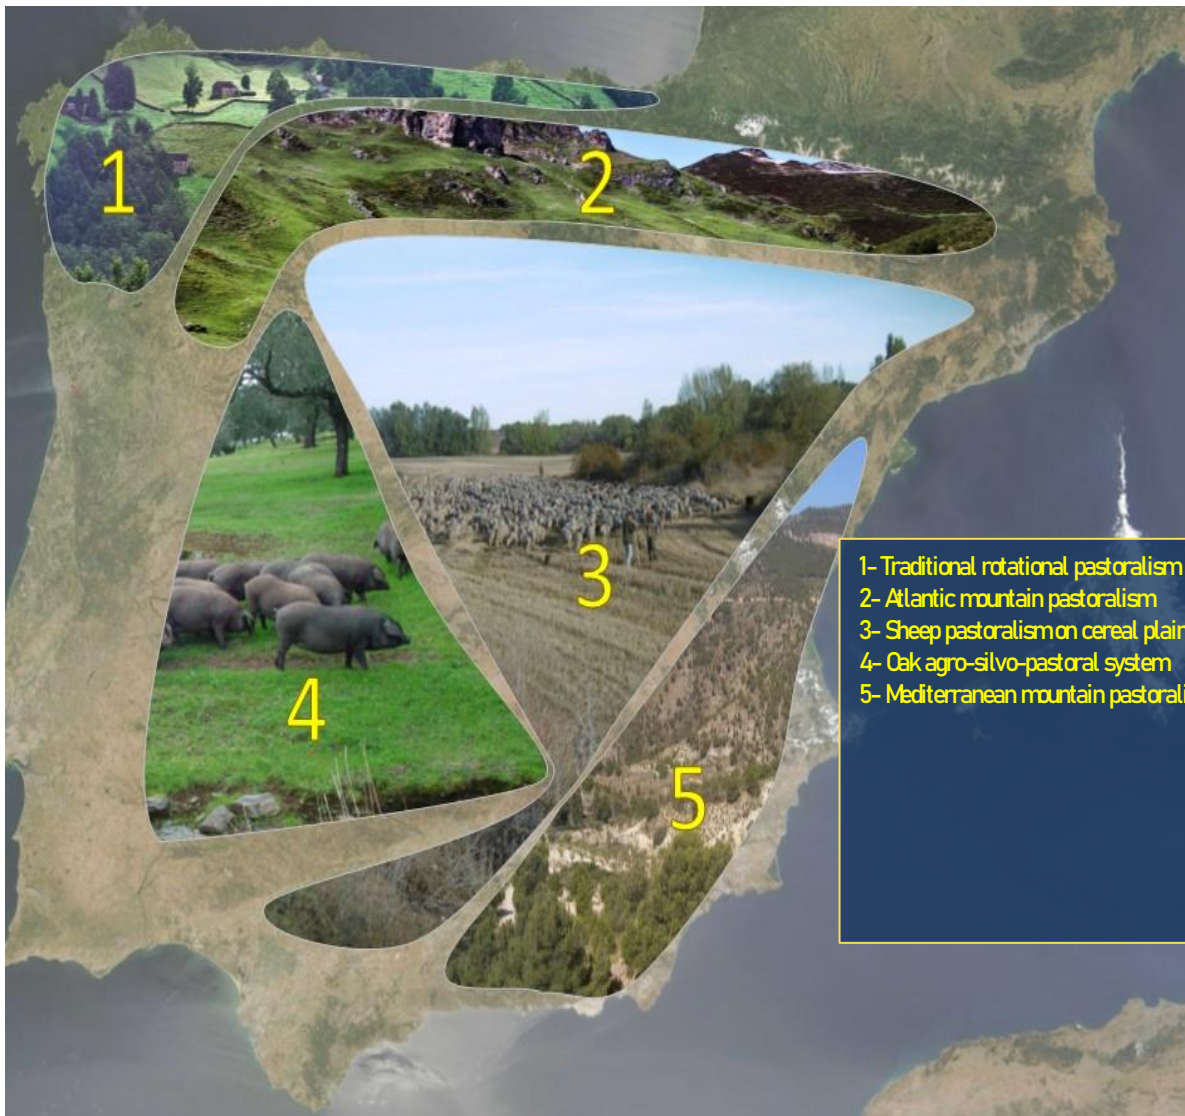

## Main rangeland systems in Spain, for different traditional kinds of Pastoralism in Spain

Taken from: Accounting 4 Pastoralists in Spain:

([chrome-extension://efaidnbmnnnibpcajpcglclefindmkaj/https://www.pastoralpeoples.org/wp-content/uploads/2023/03/Accounting4pastoralists-ES.pdf](https://www.pastoralpeoples.org/wp-content/uploads/2023/03/Accounting4pastoralists-ES.pdf))

### *Present and traditional principal Pastoral Systems in Spain*

- 1- Traditional rotational pastoralism
- 2- Atlantic mountain pastoralism
- 3- Sheep pastoralism on cereal plains
- 4- Oak agro-silvo-pastoral system
- 5- Mediterranean mountain pastoralism

Fig 1. Summary of all what in Spain can be used as pasture, mostly by local breed, who are transforming unusable land and vegetation for any other purpose, transforming it into high value meat, dairy products and wool