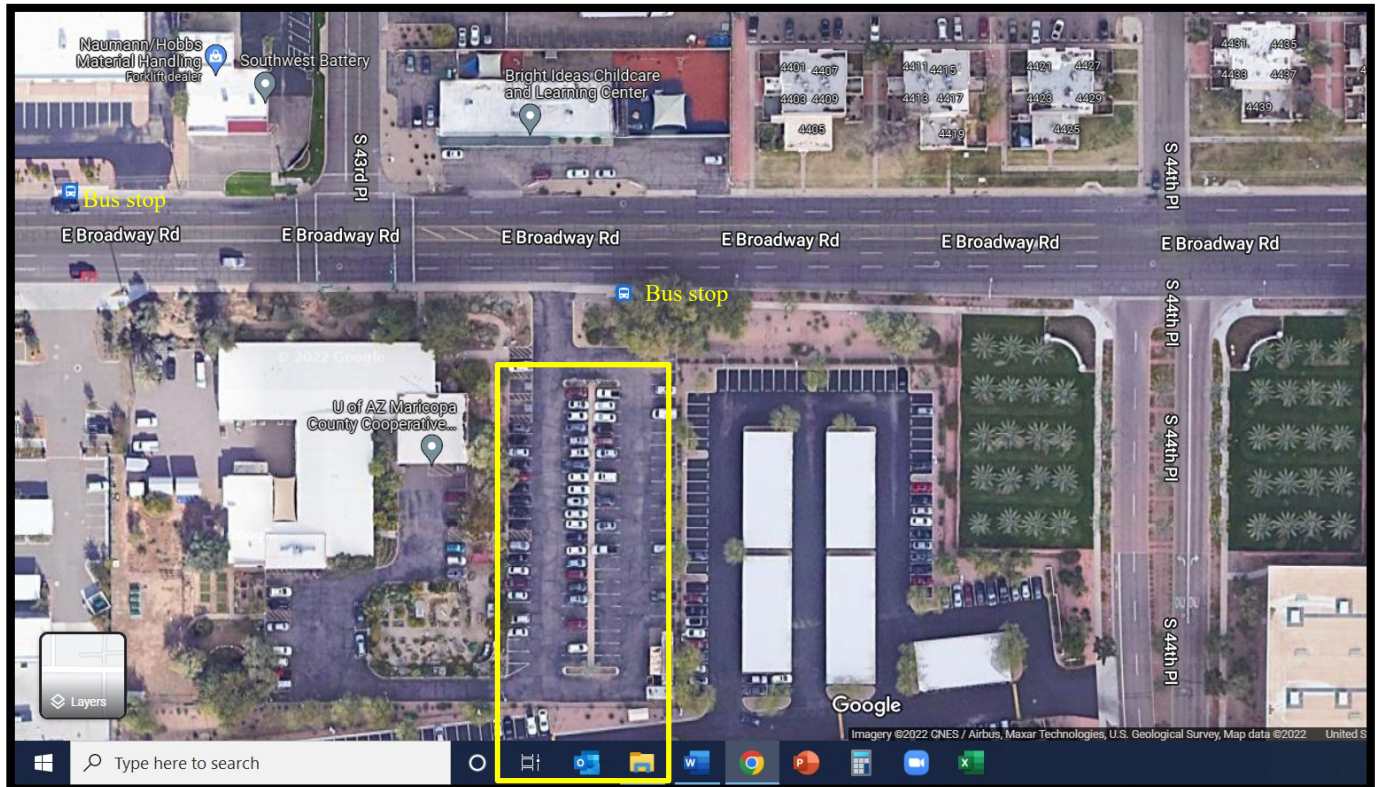

University of Arizona  
Maricopa County Cooperative Extension (MCCE)  
4341 E. Broadway Road  
Phoenix, AZ 85040

MCCE building entrance

Thank you for your interest in attending an event at MCCE.  
Our office is open Monday - Friday, from 8:00 a.m. - 5:00 p.m.  
Upon arrival, please walk to the front entrance and press the doorbell to be admitted into the building for you event.

The parking lot entrance is shown in these two photos. **Parking is free.**

Heading East on Broadway

Heading West on Broadway

**Landmark:** Across the street from MCCE is the brightly painted preschool shown in this photo.

**Bus:** If you're traveling in by city bus, there are bus stops heading each direction a few steps from MCCE