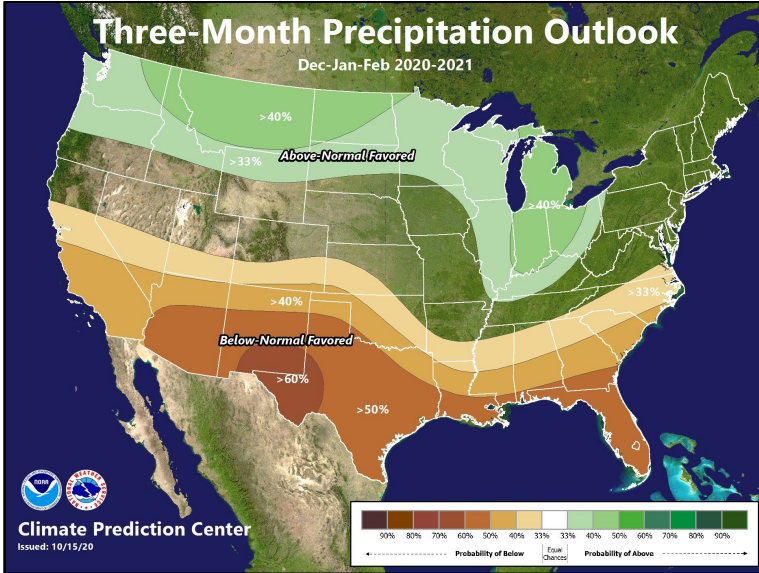

2020-2021 Winter Information for Arizona

2020-2021 Winter Outlook from the Climate Prediction Center

Precipitation

Odds tilted in favor of **drier than normal**

Temperature

Odds tilted in favor of **warmer than normal**

Plan Your Trip with the northern Arizona Winter Weather Website!

<https://www.weather.gov/fgz/WinterWeather>

snow squalls

There is a long history of deadly traffic accidents associated with these intense snow events that are accompanied by strong winds and a quick reduction in visibility.