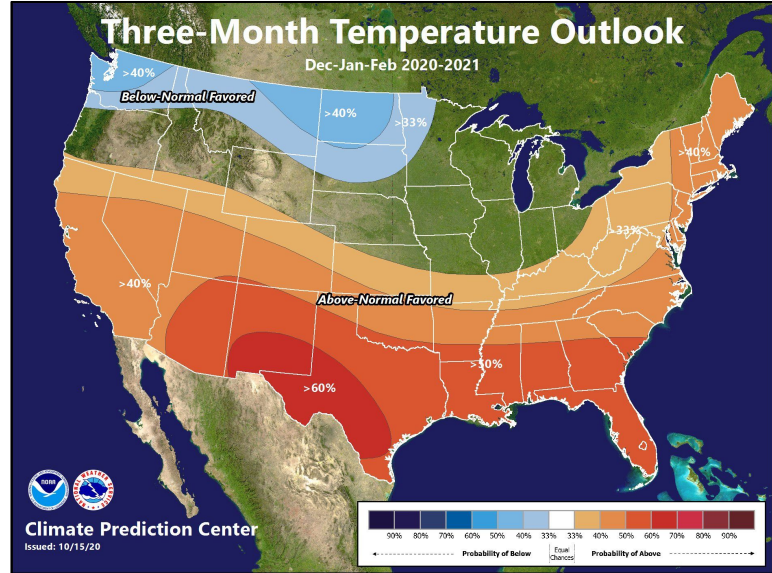

2020-2021 Winter Information for Arizona

2020-2021 Winter Outlook from the Climate Prediction Center

Precipitation

Odds tilted in favor of **drier than normal**

Temperature

Odds tilted in favor of **warmer than normal**

Plan Your Trip with the northern Arizona Winter Weather Website!

<https://www.weather.gov/fgz/WinterWeather>

snow squalls

There is a long history of deadly traffic accidents associated with these intense snow events that are accompanied by strong winds and a quick reduction in visibility.