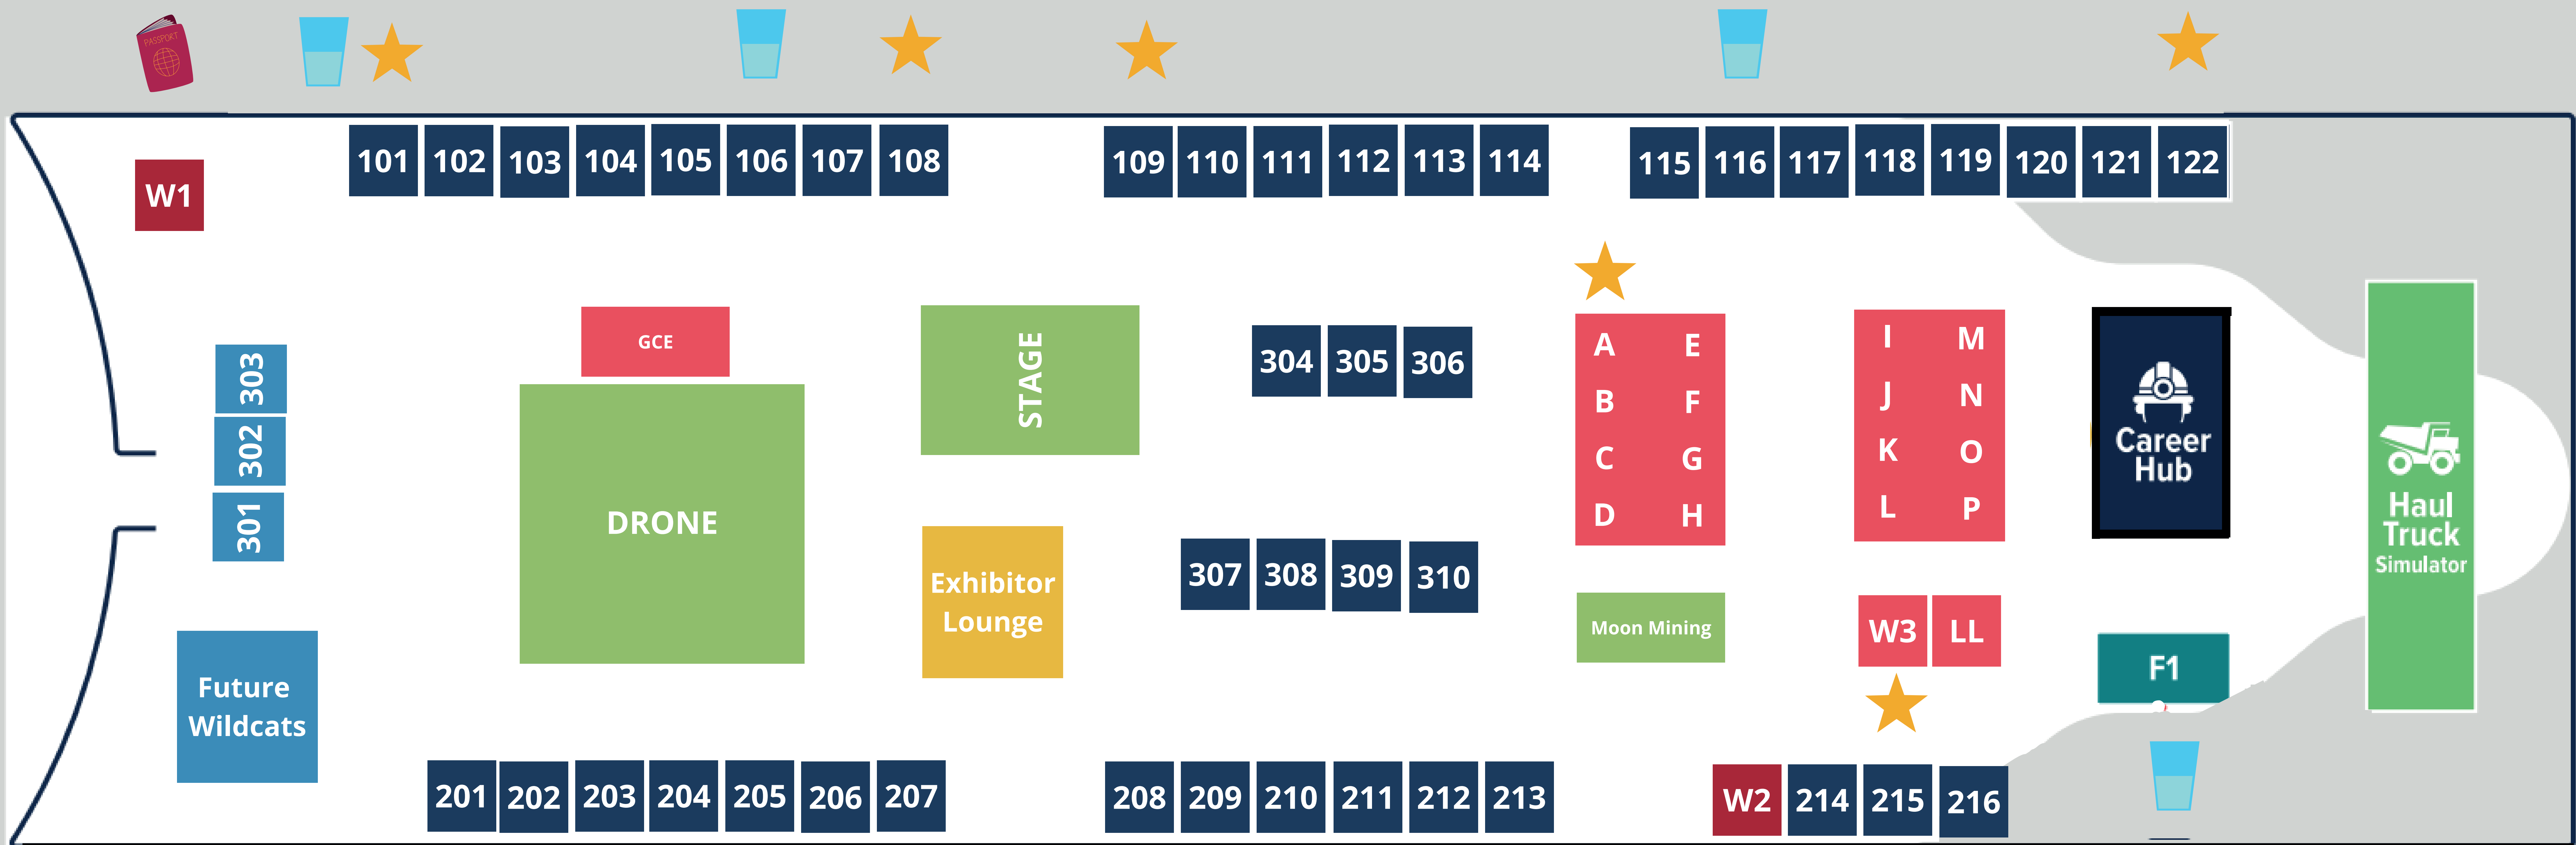

MINES FOR LIMITLESS MINDS

COLLEGE OF ENGINEERING
School of Mining
Engineering & Mineral
Resources

Map Areas:

Exhibitor Registration & Lounge

Student Registration, Passport & Prize

W1, W2

Exhibits

- Drone Obstacle Course
- Moon Mining
- Haul Truck Simulator
- Tesla
- Career Hub
- Stage
- Thermal selfie

Future Wildcats

- 301 Engineering Admissions
- 302 UA Admissions
- 303 Mentes Soñadoras Foundation

Passport Stops

- 101 Hudbay
- 108 Lundin
- 109 Resolution Copper
- 122 Freeport-McMoRan
- 213 South32
- Career Hub
- W3 School of Mining Engineering & Mineral Resources

Food

- 101 Donuts
- 106 Smoothies
- 116 Energy Drink
- F1 Churros
- 213 Egees