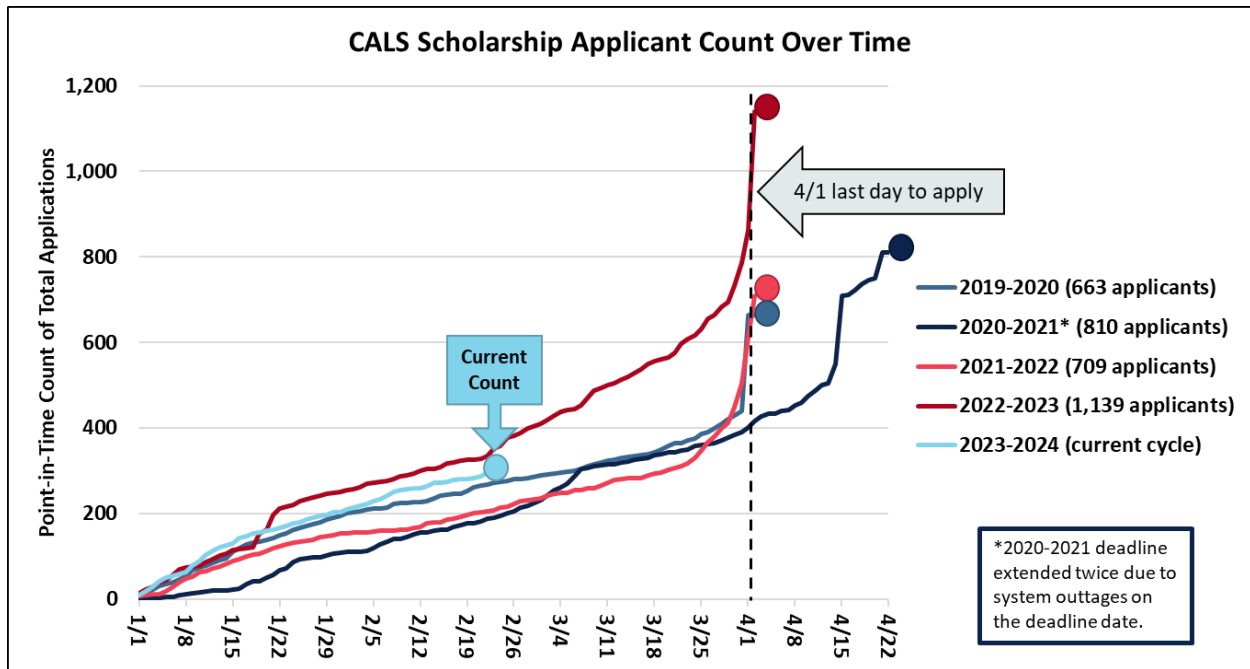

LIKE EXTRA DATA? GOOD! ME TOO.

- OUR DAILY APPLICANT COUNT IS LOWER THAN LAST YEAR, BUT ON TRACK WITH PREVIOUS TRENDS. WE STILL HAVE TIME TO ENCOURAGE MORE APPLICANTS.
- LARGE JUMP IN THE LAST 48 HOURS IS VERY VISIBLE HERE.

- STUDENTS ACROSS ALL ACADEMIC LEVELS ARE APPLYING, THAT'S GREAT!
- KUDOS TO THE CALS MARKETING, BRANDING AND RECRUITMENT TEAM FOR ENCOURAGING SO MANY FIRST-YEAR STUDENTS TO APPLY!

Fall 2023 Academic Level	Count
Undergraduate - First-Year (Freshman)	106
Undergraduate - Sophomore	49
Undergraduate - Junior	71
Undergraduate - Senior	61
Graduate - Master's	10
Graduate - Doctorate	13

Prepared by Camille Andersen, Director of Student Initiative Analysis and Scholarship Administration

camilleandersen@arizona.edu -- February 23, 2023 for the 2023-2024 scholarship cycle